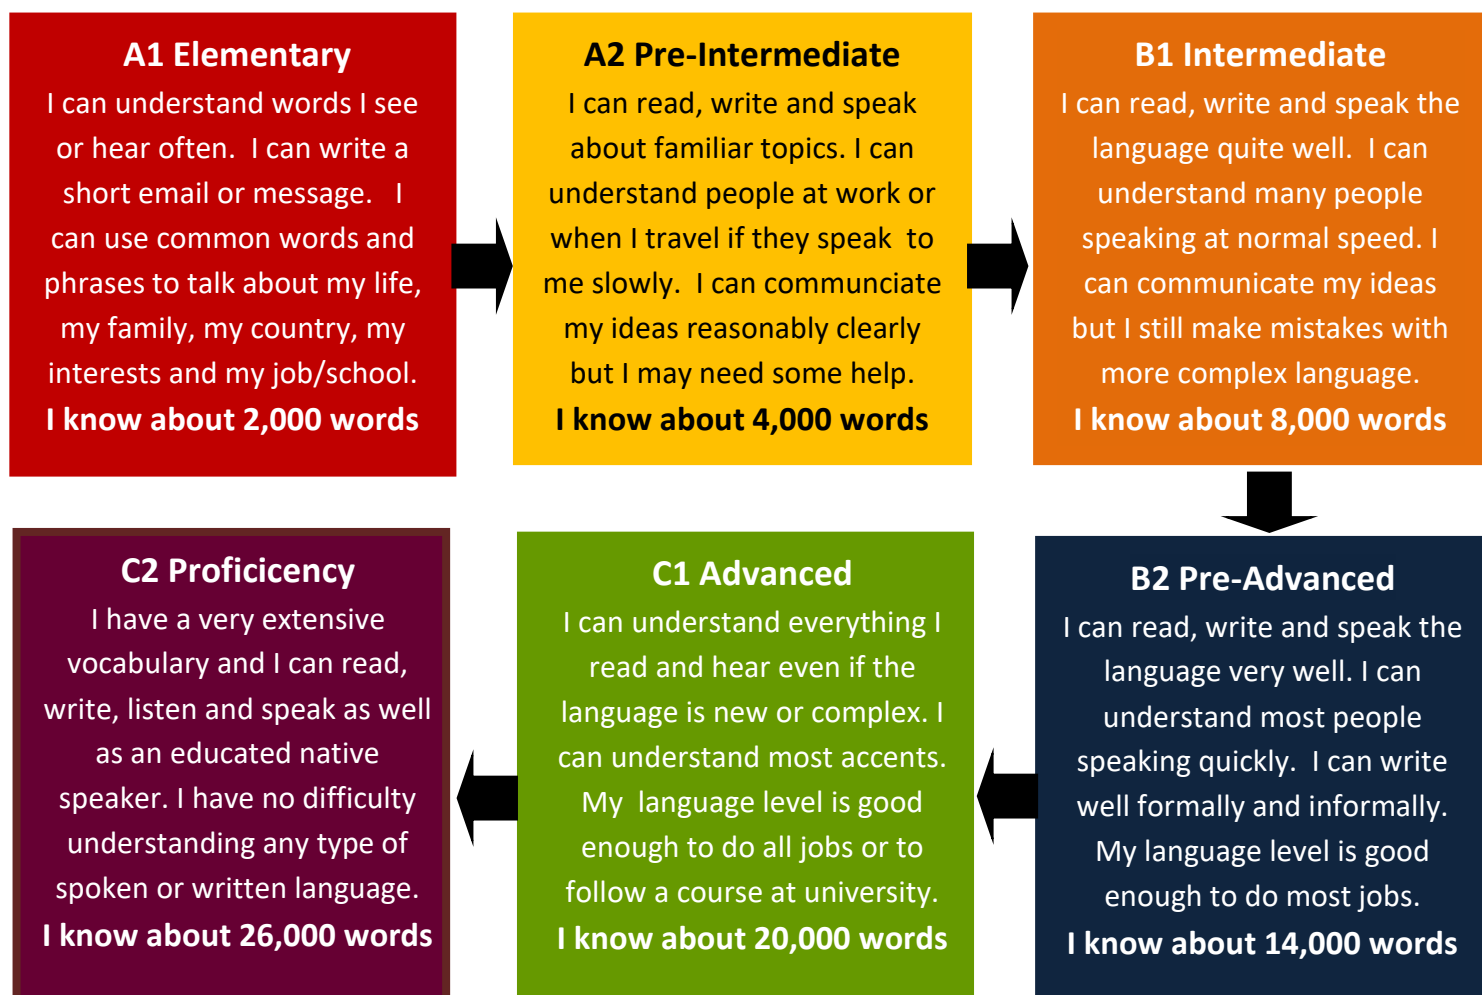

What is the difference between the levels?

A level in a 2nd language depends on what you can do in that 2nd language. Your speaking, listening, reading and writing skills are assessed. This is what most learners can do **at the end of each level**: